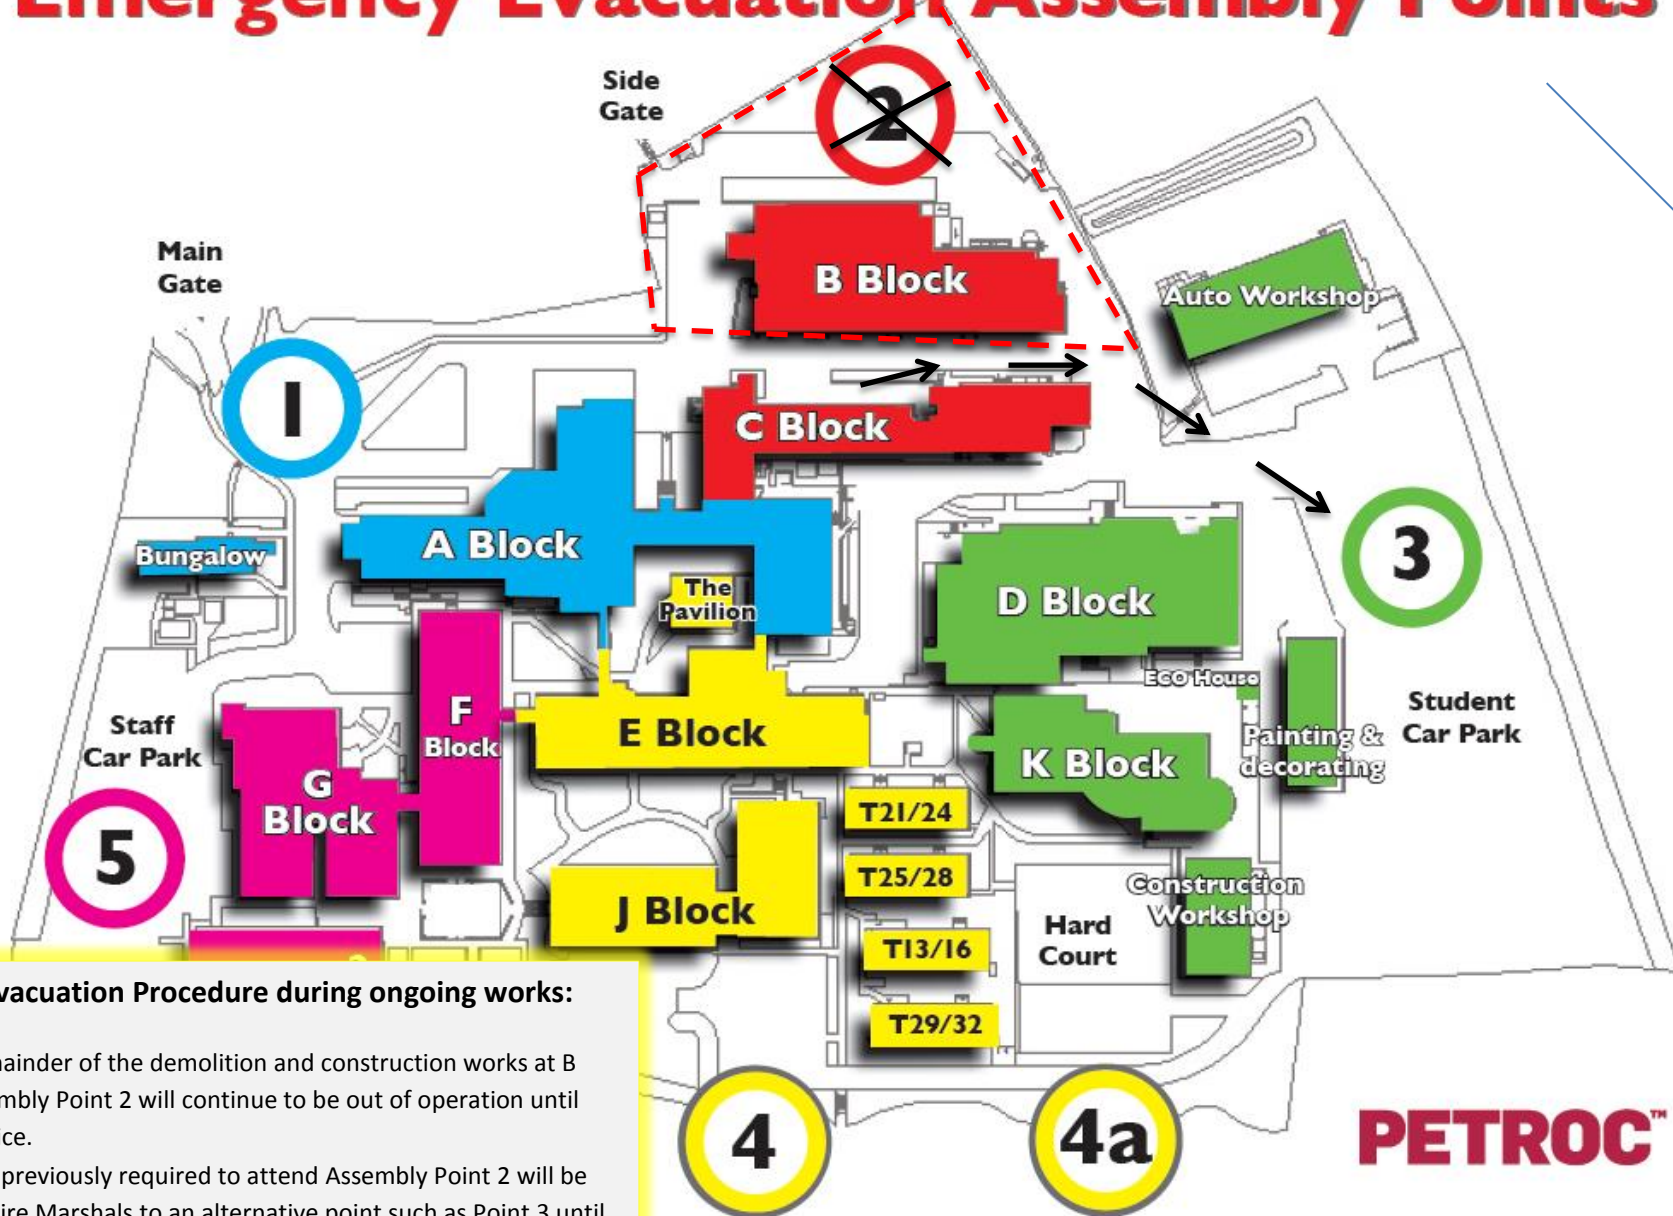

# Emergency Evacuation Assembly Points

## Temporary Evacuation Procedure during ongoing works:

- For the remainder of the demolition and construction works at B Block, Assembly Point 2 will continue to be out of operation until further notice.
- All persons previously required to attend Assembly Point 2 will be guided by Fire Marshals to an alternative point such as Point 3 until further notice.

**PETROC™**