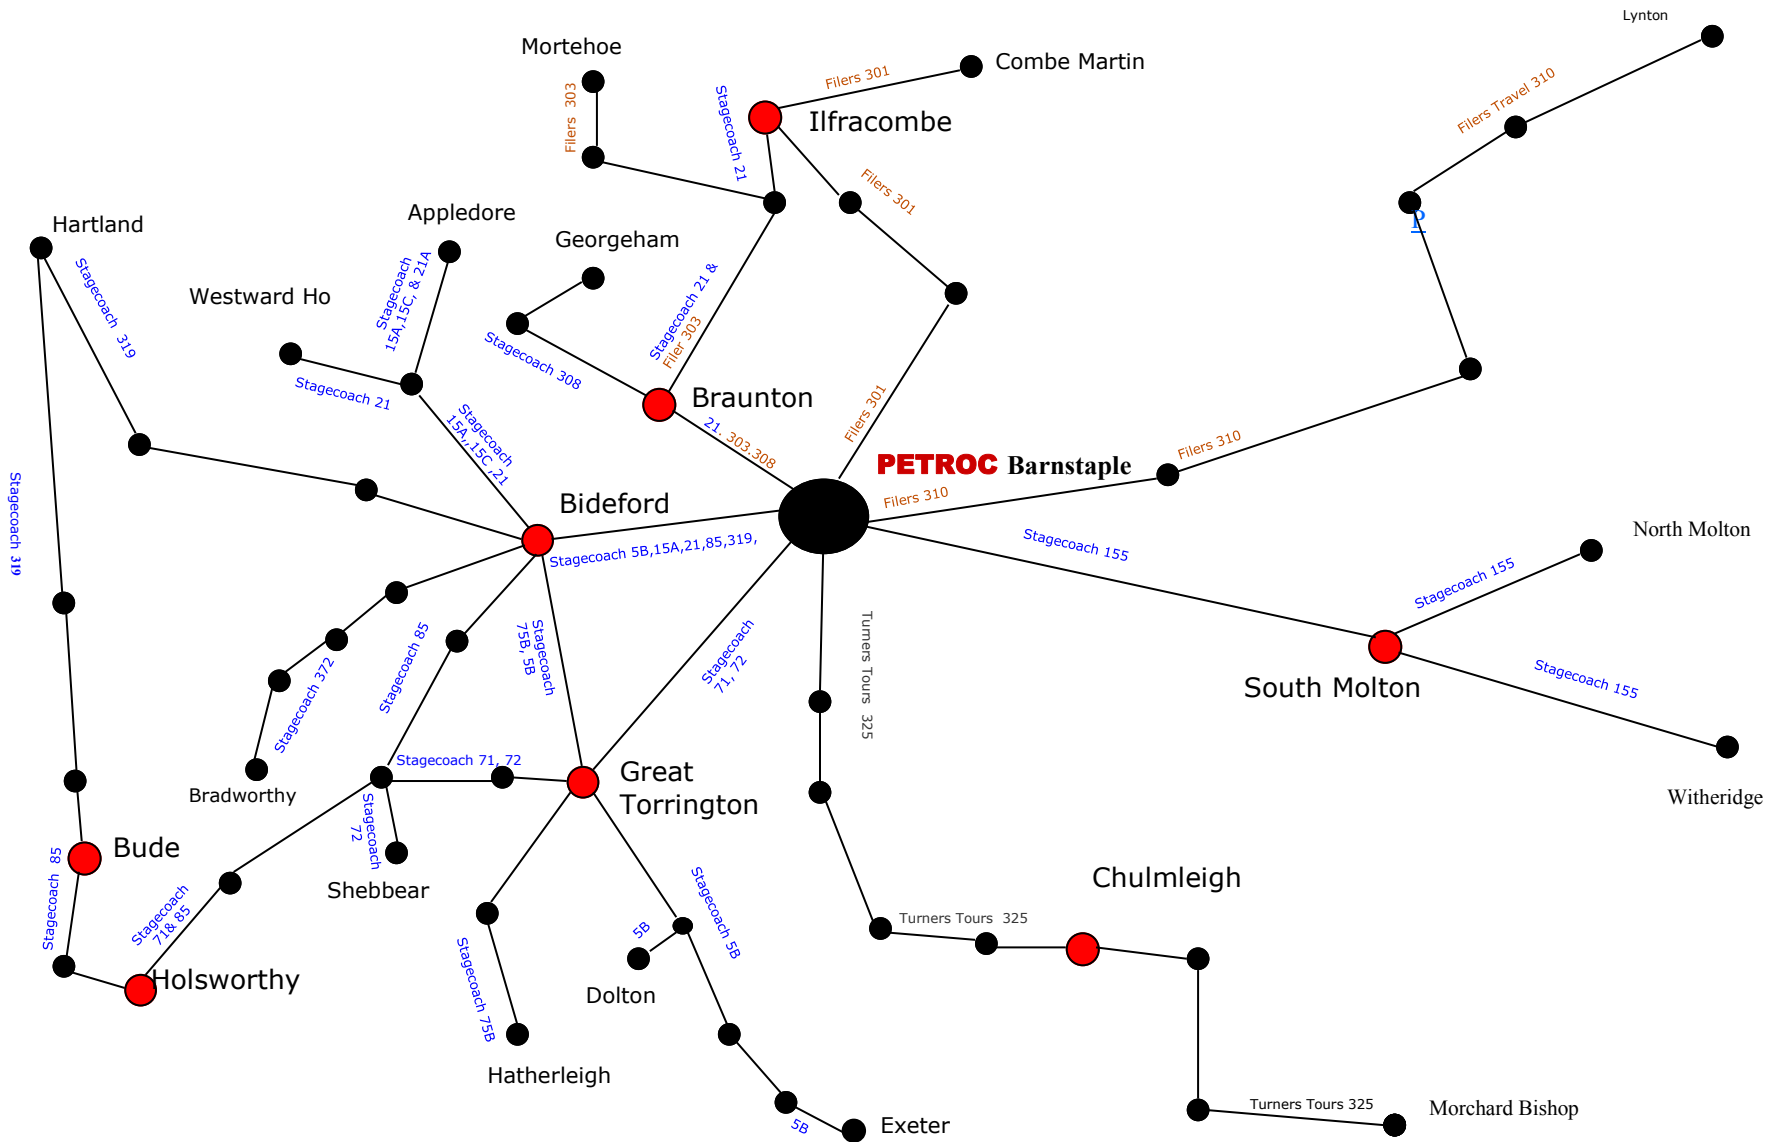

PETROC North Devon Public Transport Links

Please click on to page 2 for individual pick up points