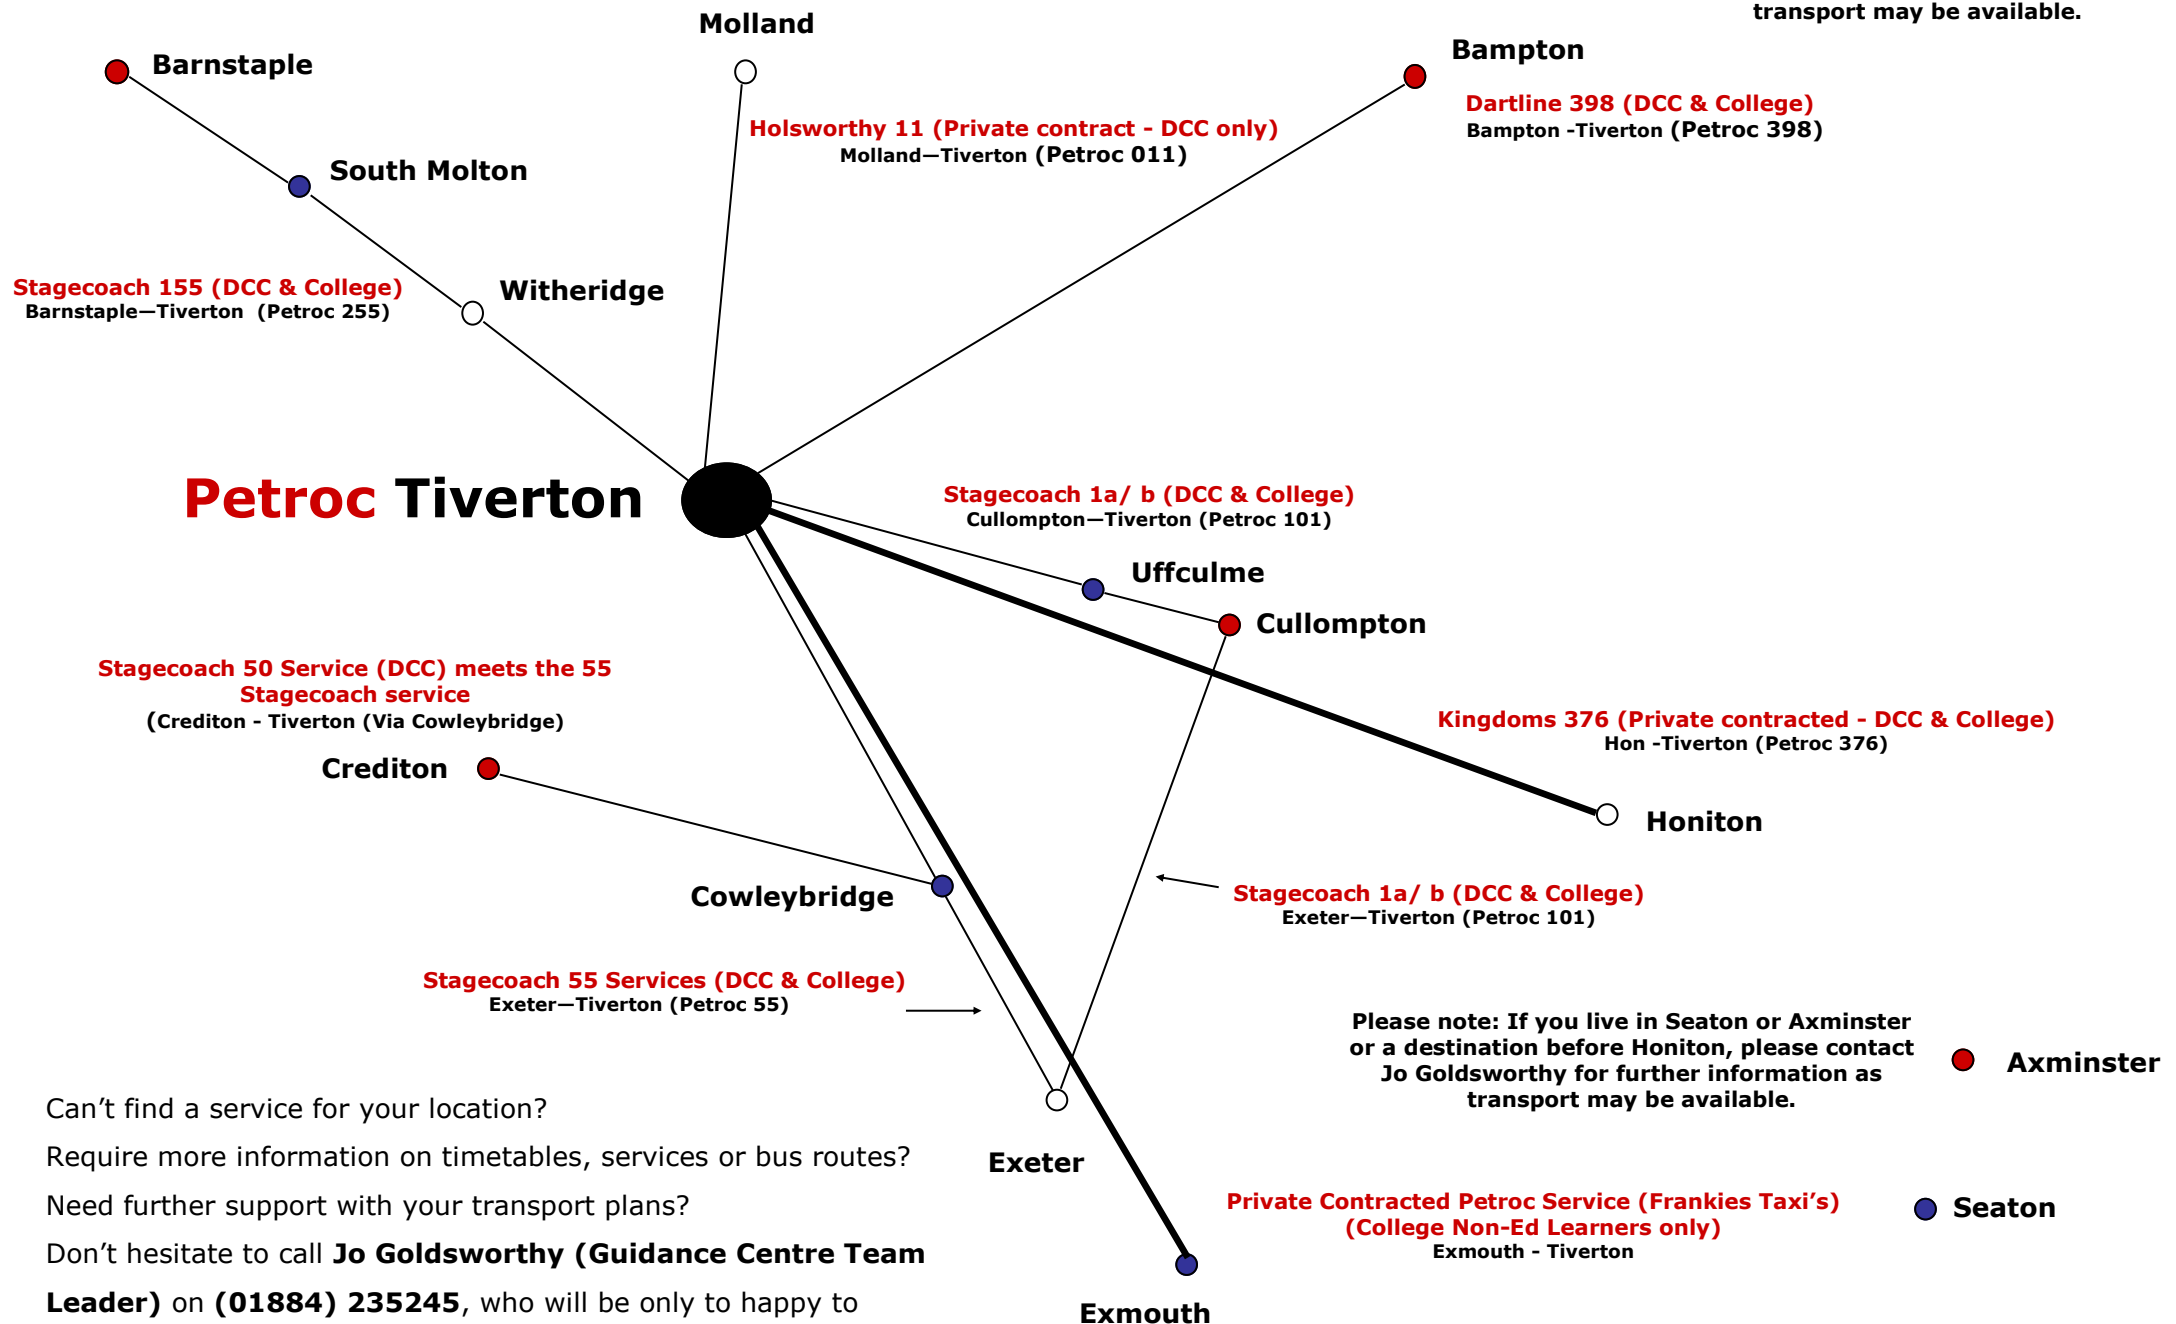

# PETROC™ Tiverton Transport Links

Please note: If you live in Brushford, Exebridge or Dulverton, please contact Jo Goldsworthy for further information as transport may be available.

Can't find a service for your location?  
 Require more information on timetables, services or bus routes?  
 Need further support with your transport plans?  
 Don't hesitate to call **Jo Goldsworthy (Guidance Centre Team Leader)** on **(01884) 235245**, who will be only to happy to help!

\* Please see individual pick up points on second page \*

**Stagecoach 155 (DCC/College)**

Barnstaple - Tiverton  
(Petroc 255)

**Barnstaple  
South Molton  
Alswear  
Meshaw  
Witheridge  
Nomansland  
Pennymoor**

**Holsworthy 11 (Contract—DCC Only)**

Molland - Tiverton  
(Petroc 011)

**Molland  
Bishops Nympton  
Rackenford  
Loxbear**

**Dartline 398 (DCC/College)**

Bampton - Tiverton  
(Petroc 398)

**Cove  
Bampton**

Exeter - Tiverton  
(Petroc 101)

**Exeter  
Pinhoe  
Broadclyst  
Hele  
Bradninch  
Cullompton  
Uffculme  
Willand**

**Kingdoms 376 (Contracted—DCC/College)**

Honiton—Tiverton  
(Petroc 376)

**Honiton  
Dulford  
Kentisbeare**