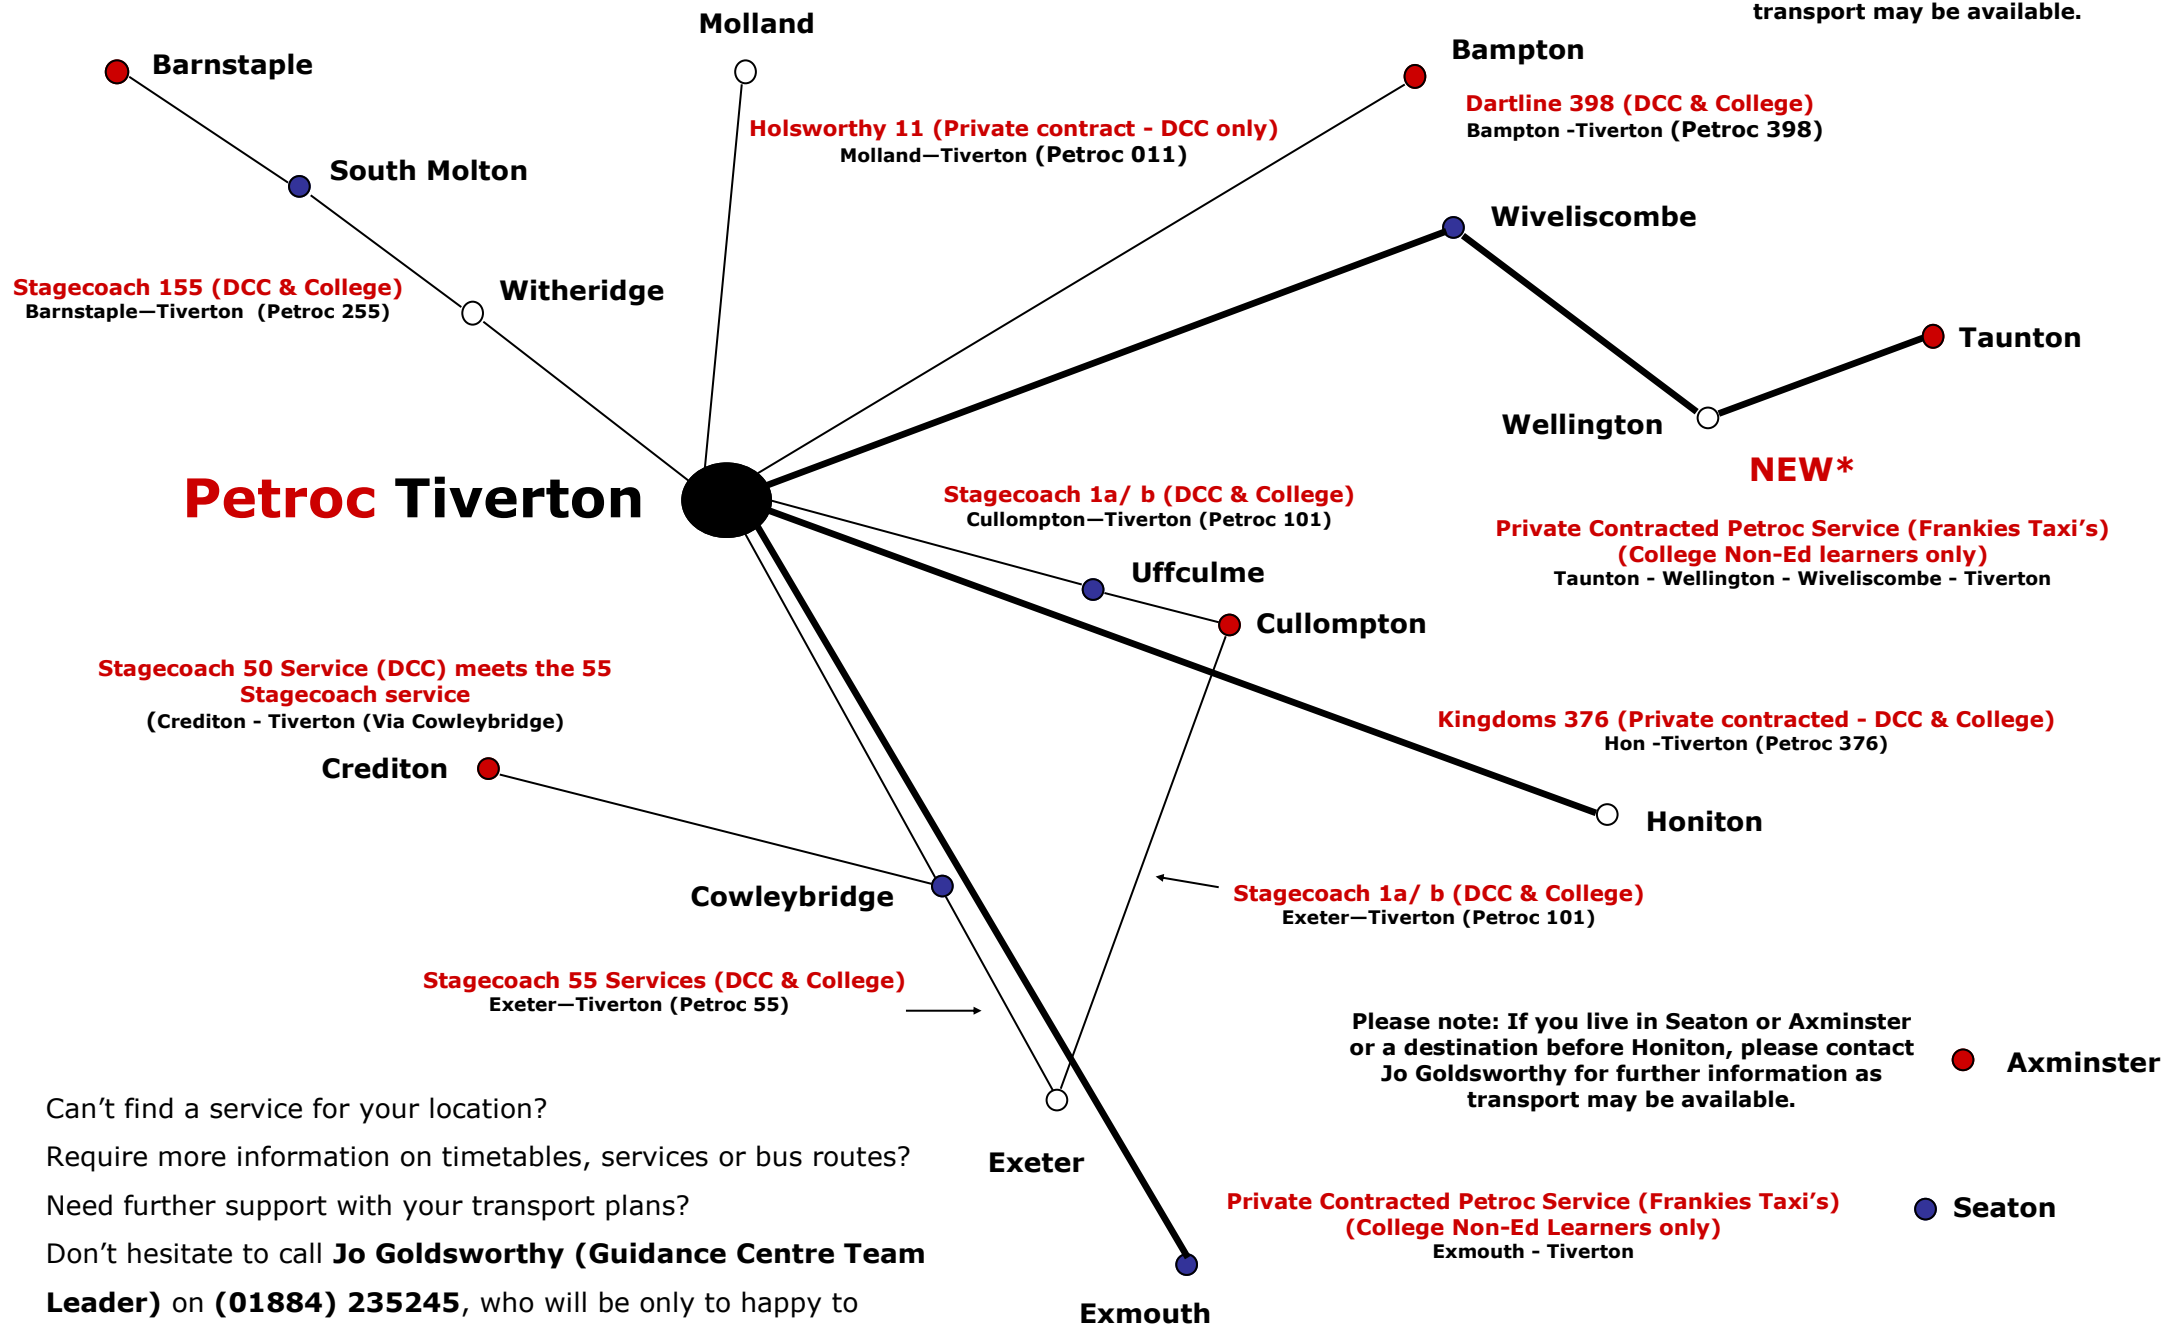

# PETROC™ Tiverton Transport Links

Please note: If you live in Brushford, Exebridge or Dulverton, please contact Jo Goldsworthy for further information as transport may be available.

Can't find a service for your location?  
 Require more information on timetables, services or bus routes?  
 Need further support with your transport plans?  
 Don't hesitate to call **Jo Goldsworthy (Guidance Centre Team Leader)** on **(01884) 235245**, who will be only to happy to help!

**Stagecoach 55 Services (Ed/Non Ed)**

Exeter - Tiverton  
(Petroc 55)

**Exeter (& Cowleybridge)  
Stoke Canon  
Rewe  
Silverton  
Thorverton  
Bickleigh**

**Stagecoach 1a/ b (Ed/Non Ed)**

Exeter - Tiverton  
(Petroc 101)

**Exeter  
Pinhoe  
Broadclyst  
Hele  
Bradninch  
Cullompton  
Uffculme  
Willand**

**Kingdoms 376 (Contracted—DCC/College)**

Honiton—Tiverton  
(Petroc 376)

**Honiton  
Dulford  
Kentisbeare**

**Please note: If you live in Seaton or  
Axminster or a destination before  
Honiton, please contact Jo  
Goldsworthy for further information  
as transport may be available.**

**Contracted Petroc Service - Frankies**

Exmouth - Tiverton

**Exmouth**