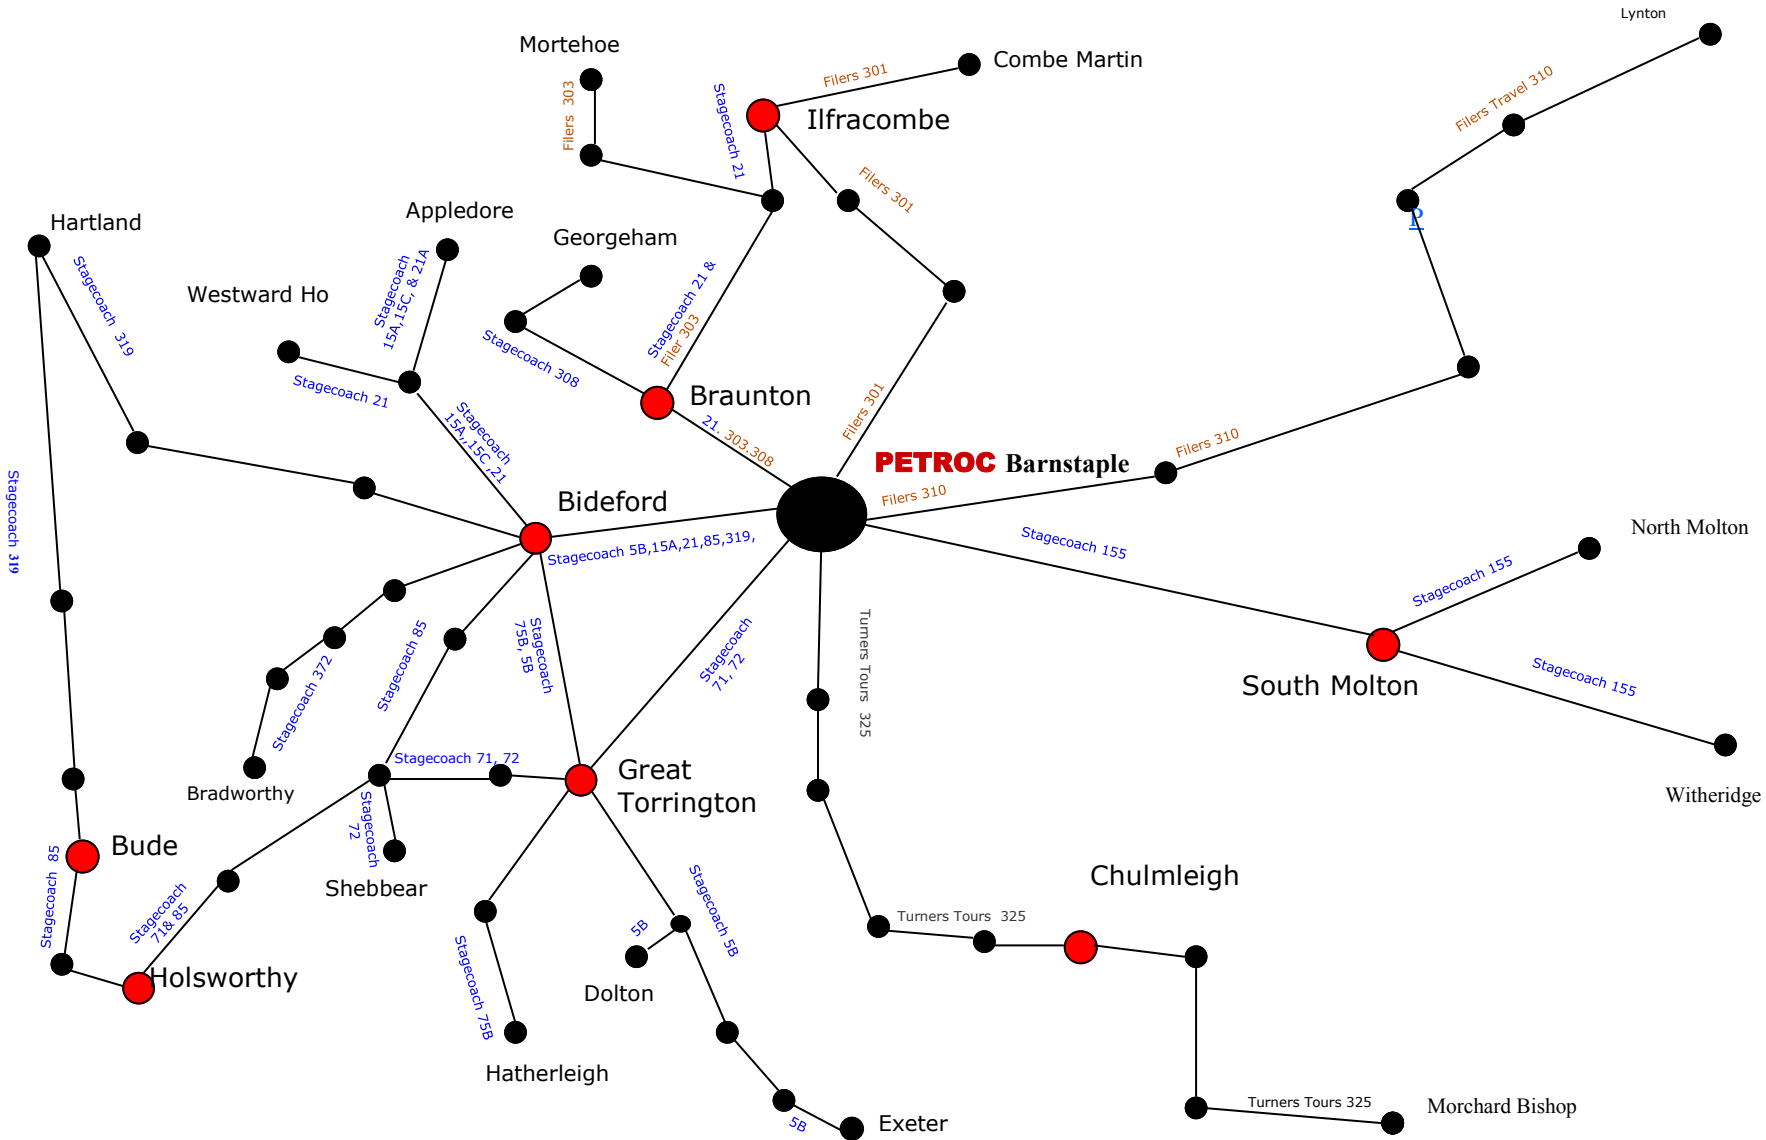

PETROC North Devon Public Transport Links

Please click on to page 2 for individual pick up points