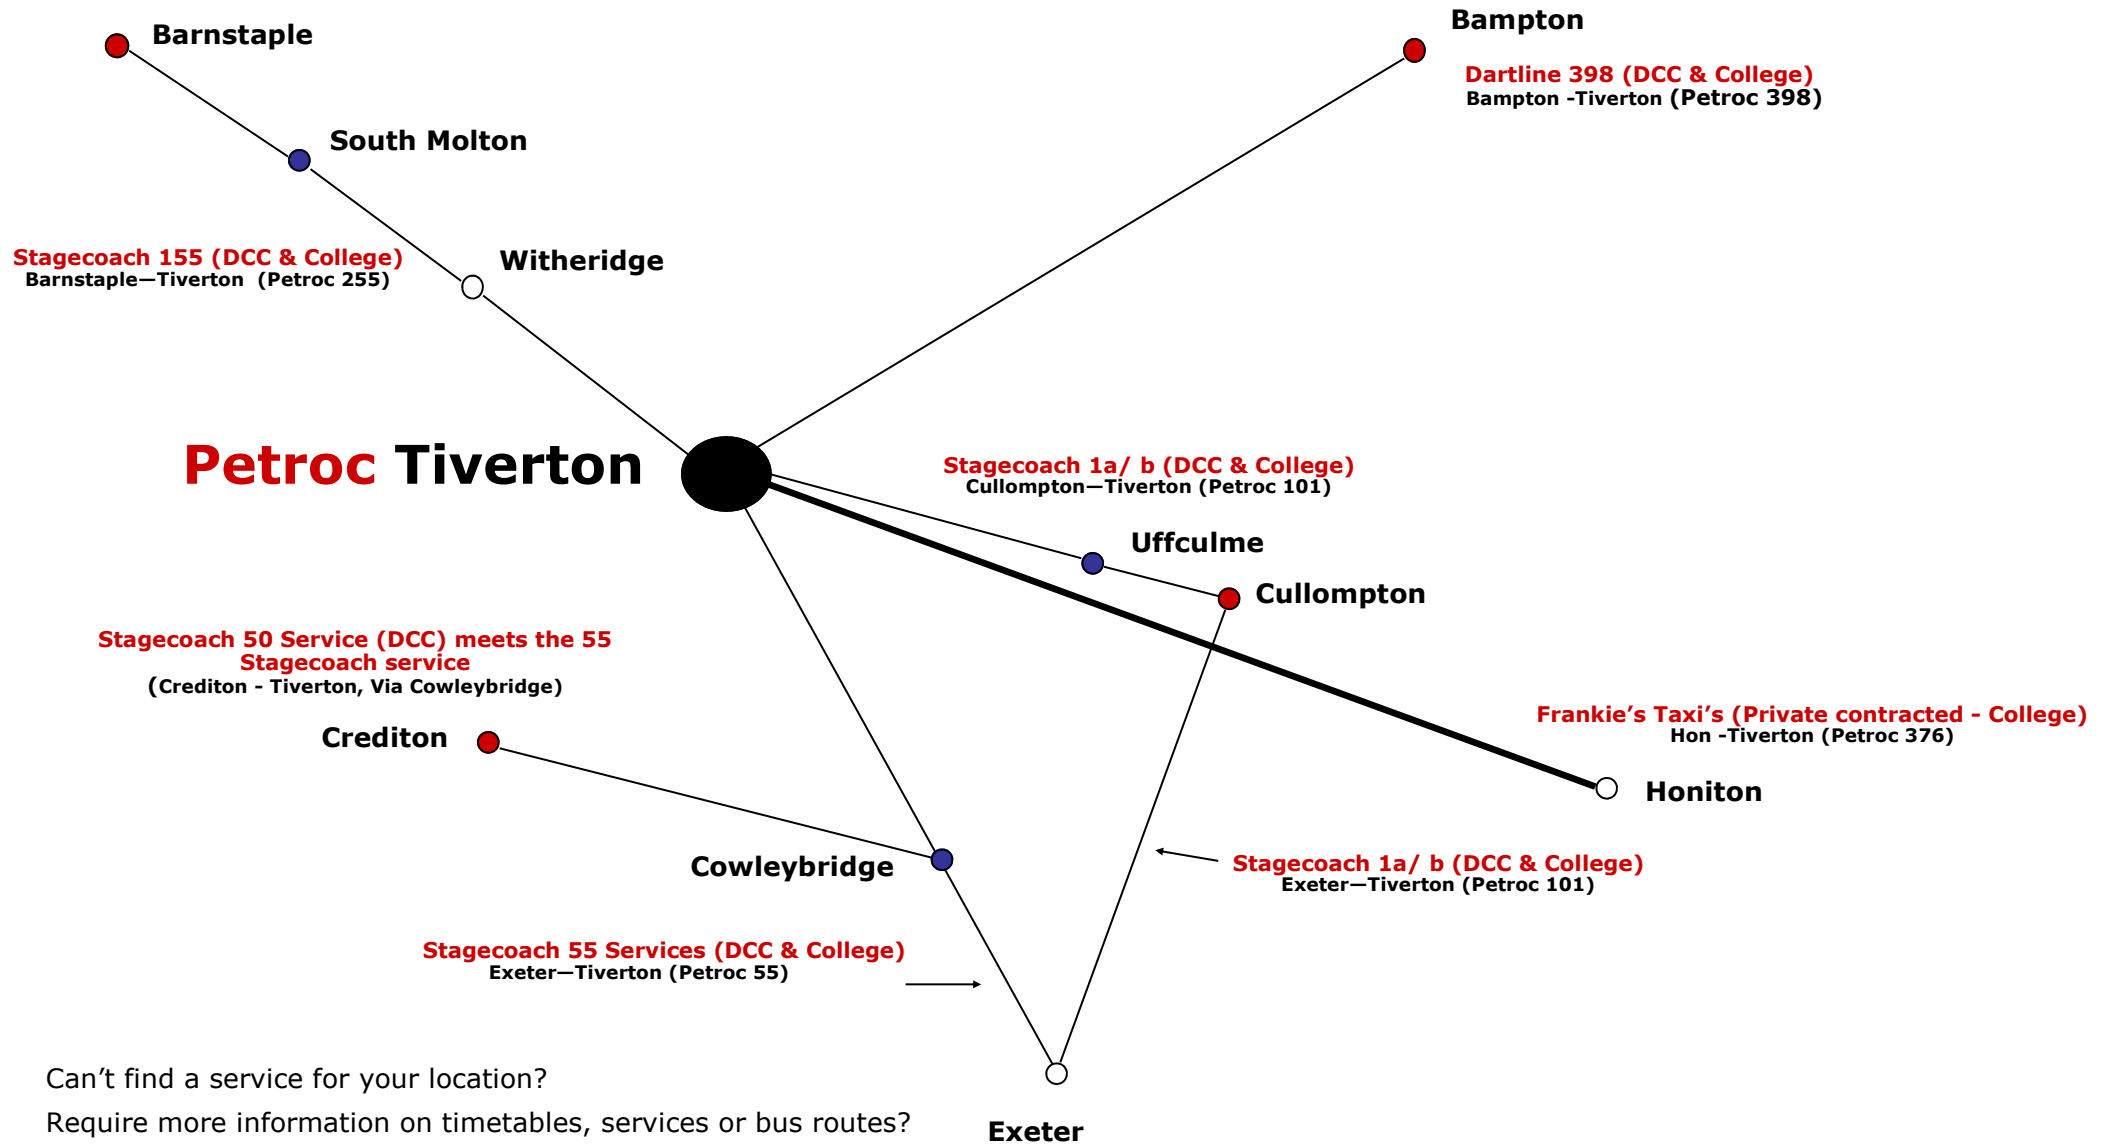

Please note: If you live in Brushford, Exebridge or Dulverton, please contact Jo Goldsworthy for further information as transport may be available.

Can't find a service for your location?
Require more information on timetables, services or bus routes?
Need further support with your transport plans?
Don't hesitate to call **Jo Goldsworthy (Guidance Centre Team Leader)** on **(01884) 235245**, who will be only too happy to help!

* Please see individual pick up points on second page *

Stagecoach 155 (DCC/College)

Barnstaple - Tiverton
(Petroc 255)

**Barnstaple
South Molton
Alswear
Meshaw
Witheridge
Nomansland
Pennymoor**

Dartline 398 (DCC/College)

Bampton - Tiverton
(Petroc 398)

**Cove
Bampton**

**Please note: If you live in Exebridge,
Brushford or Dulverton please
contact Jo Goldsworthy for further
information as transport may
be available.**

Stagecoach 50 Service (Ed/ Non-Ed)

Crediton - Tiverton
(Meets the 55 Service)

**Crediton
Cowley Bridge**

Stagecoach 55 Services (Ed/Non Ed)

Exeter - Tiverton
(Petroc 55)

**Exeter (& Cowleybridge)
Stoke Canon
Rewe
Silverton
Thorverton
Bickleigh**