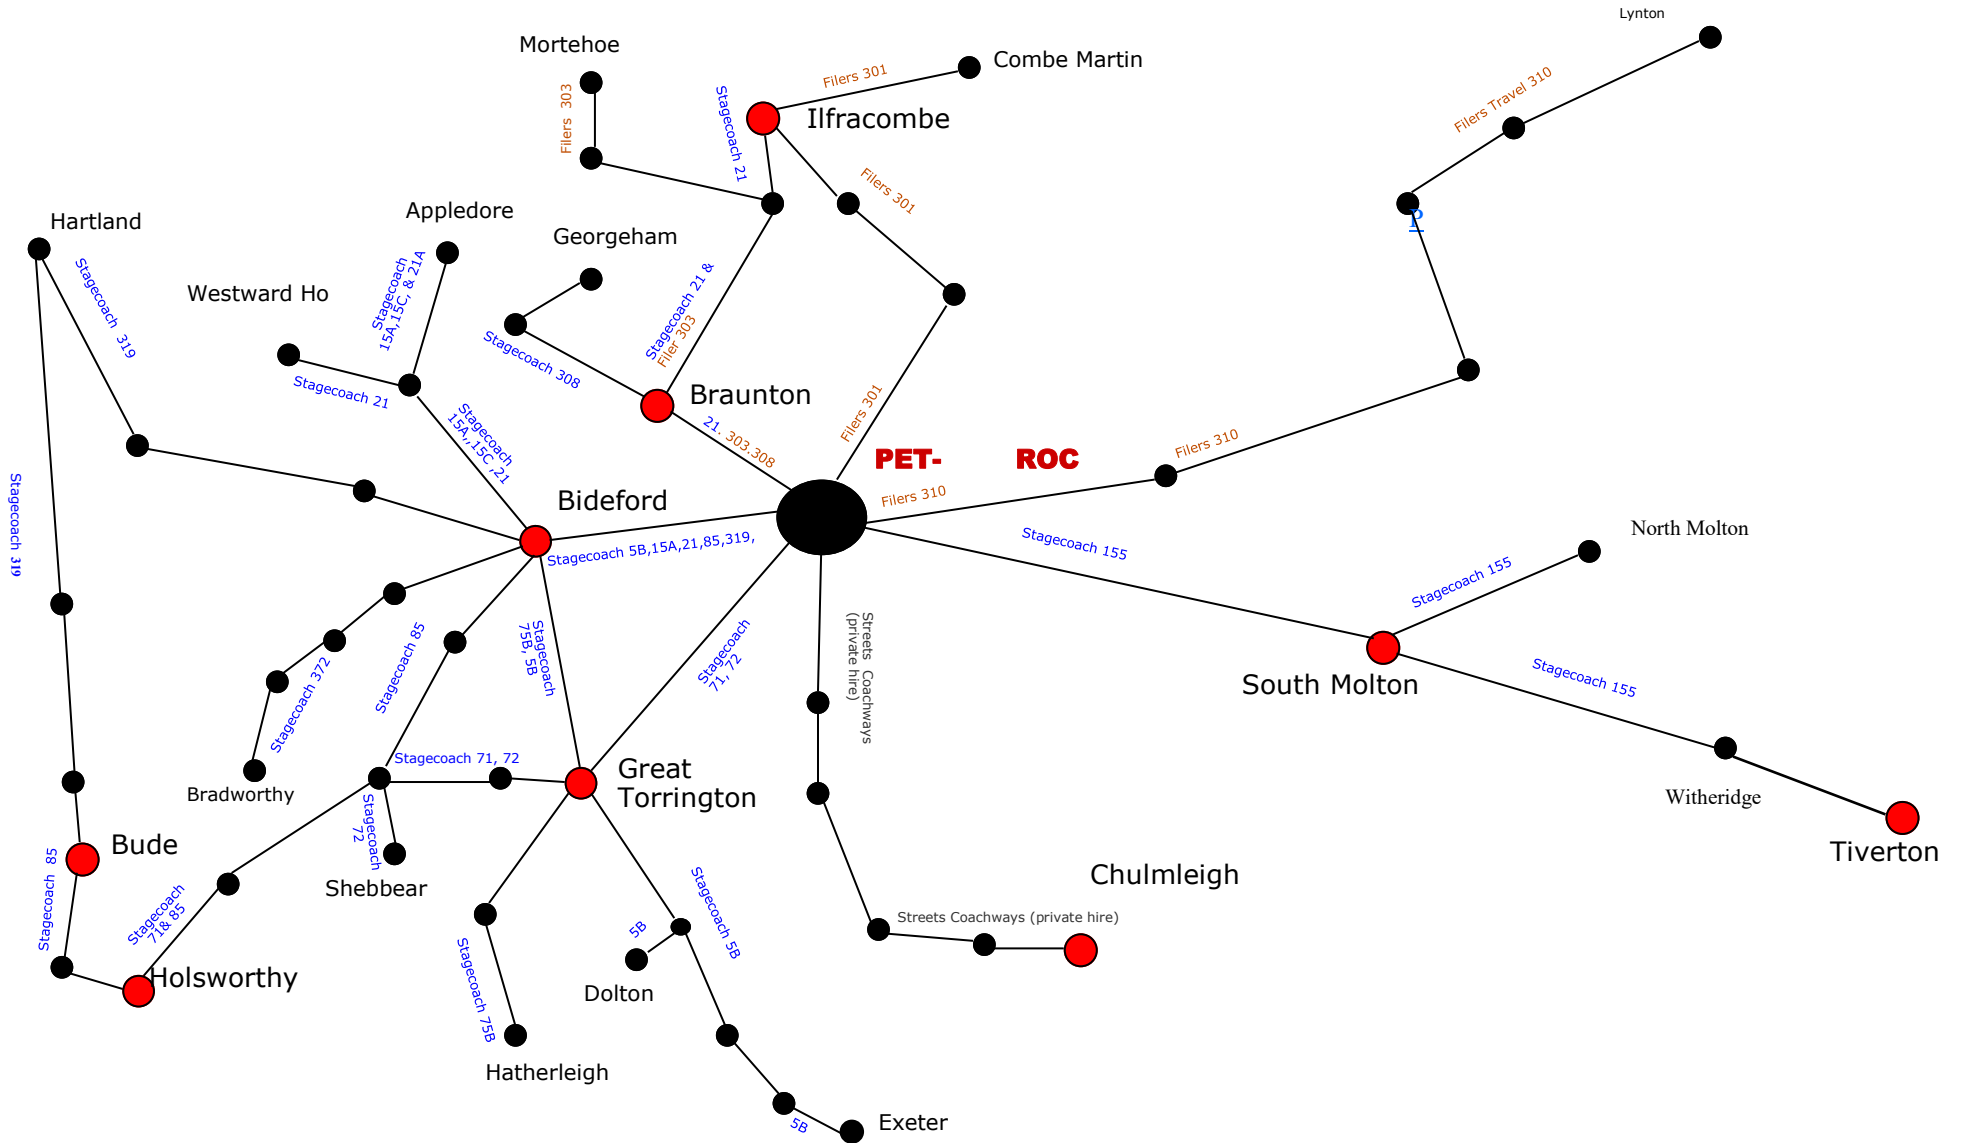

PETROC North Devon Public Transport Links

Please click on to page 2 for individual pick up points