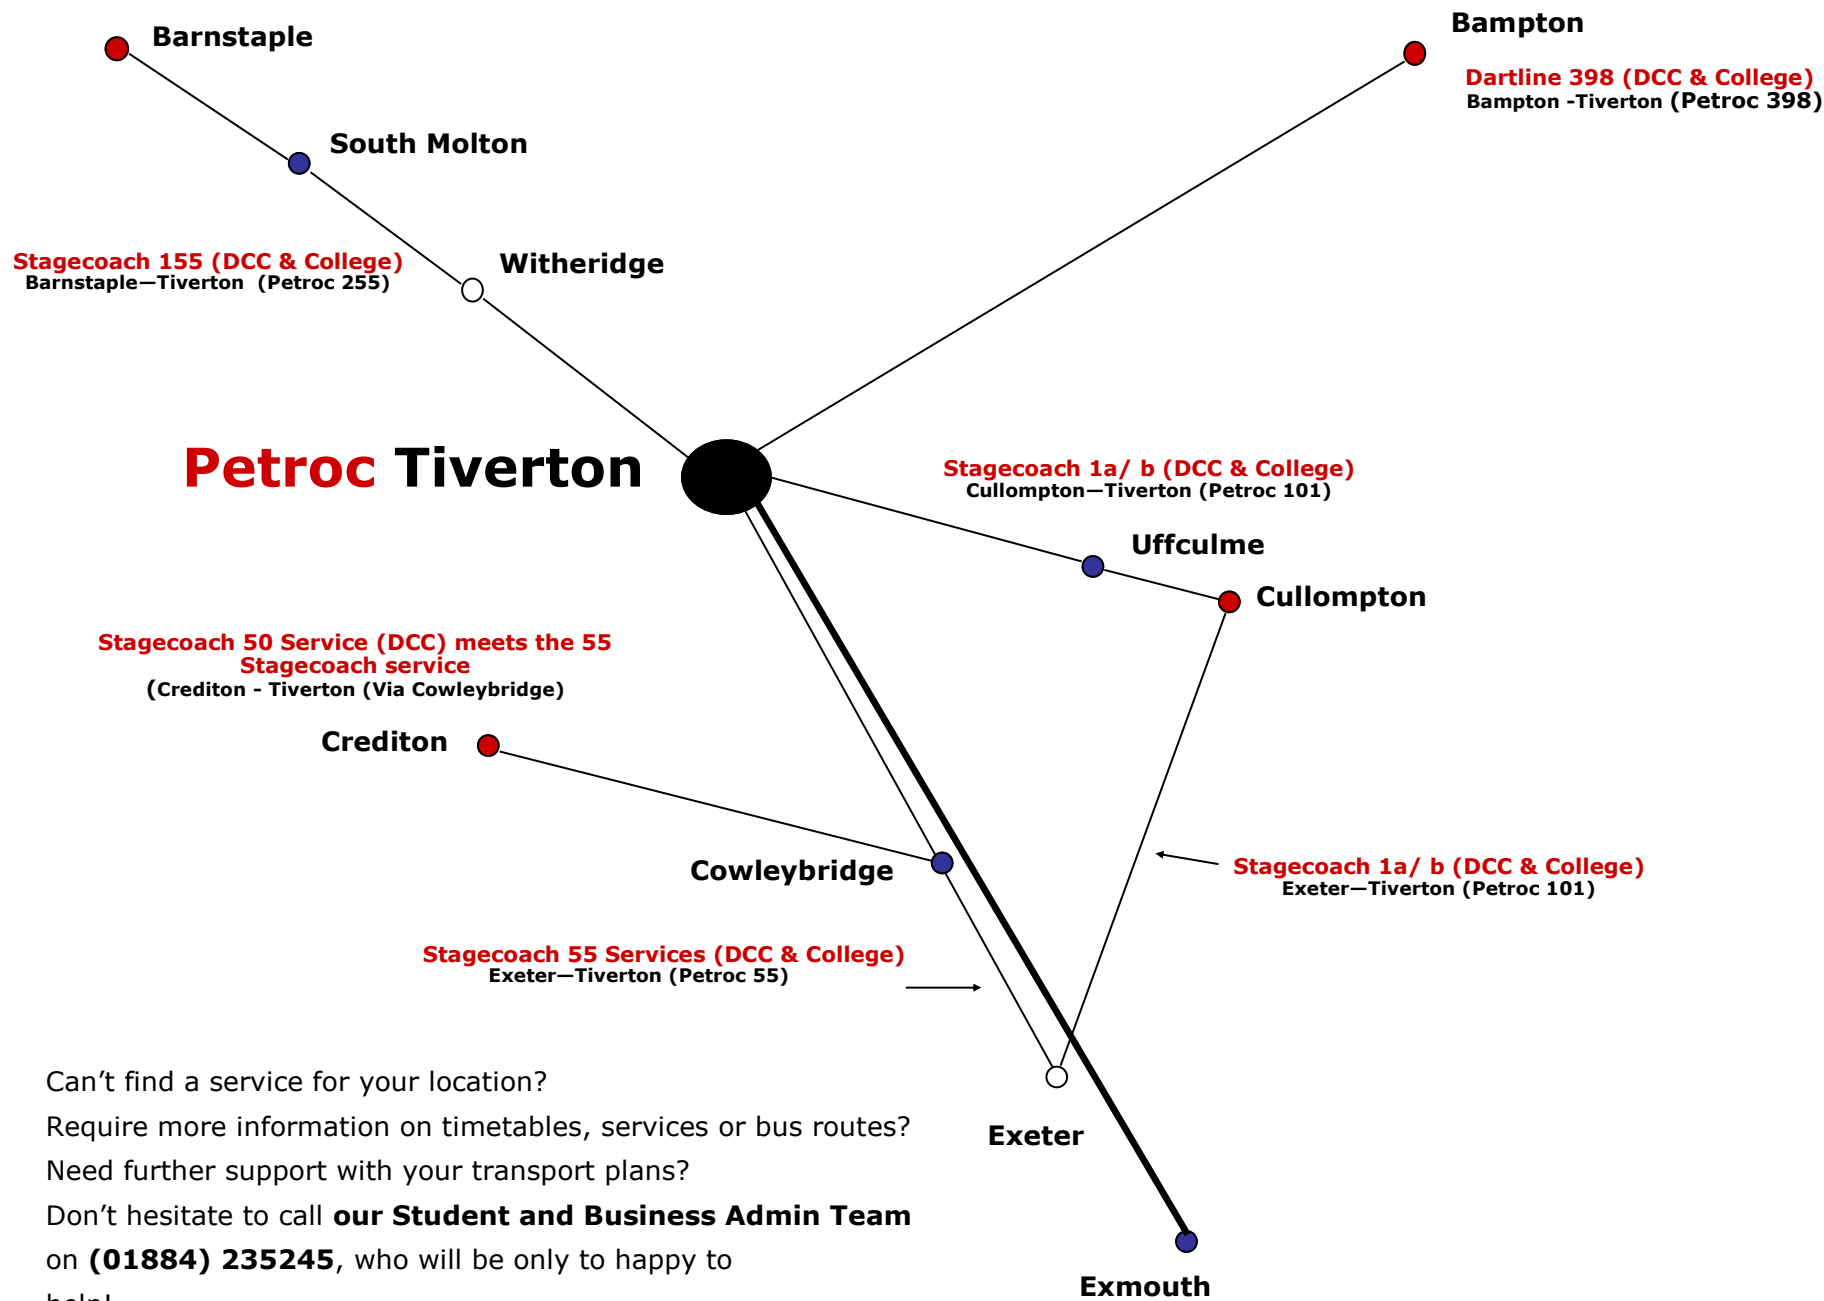

Please note: If you live in Brushford, Exebridge or Dulverton, please call 01884 235245 for further information as transport may be available.

Can't find a service for your location?  
Require more information on timetables, services or bus routes?  
Need further support with your transport plans?  
Don't hesitate to call **our Student and Business Admin Team** on **(01884) 235245**, who will be only too happy to help!

\* Please see individual pick up points on second page \*

**Stagecoach 155 (DCC/College)**

Barnstaple - Tiverton  
(Petroc 255)

**Barnstaple  
South Molton  
Alswear  
Meshaw  
Witheridge  
Nomansland  
Pennymoor**

**Stagecoach 50 Service (Ed/ Non-Ed)**

Crediton - Tiverton  
(Meets the 55 Service)

**Crediton  
Cowley Bridge**

**Stagecoach 55 Services (Ed/Non Ed)**

Exeter - Tiverton  
(Petroc 55)

**Exeter (& Cowleybridge)  
Stoke Canon  
Rewe  
Silverton  
Thorverton  
Bickleigh**

**Stagecoach 1a/ b (Ed/Non Ed)**

Exeter - Tiverton  
(Petroc 101)

**Exeter  
Pinhoe  
Broadclyst  
Hele  
Bradninch  
Cullompton  
Uffculme  
Willand  
Sampford Peverell  
Halberton**