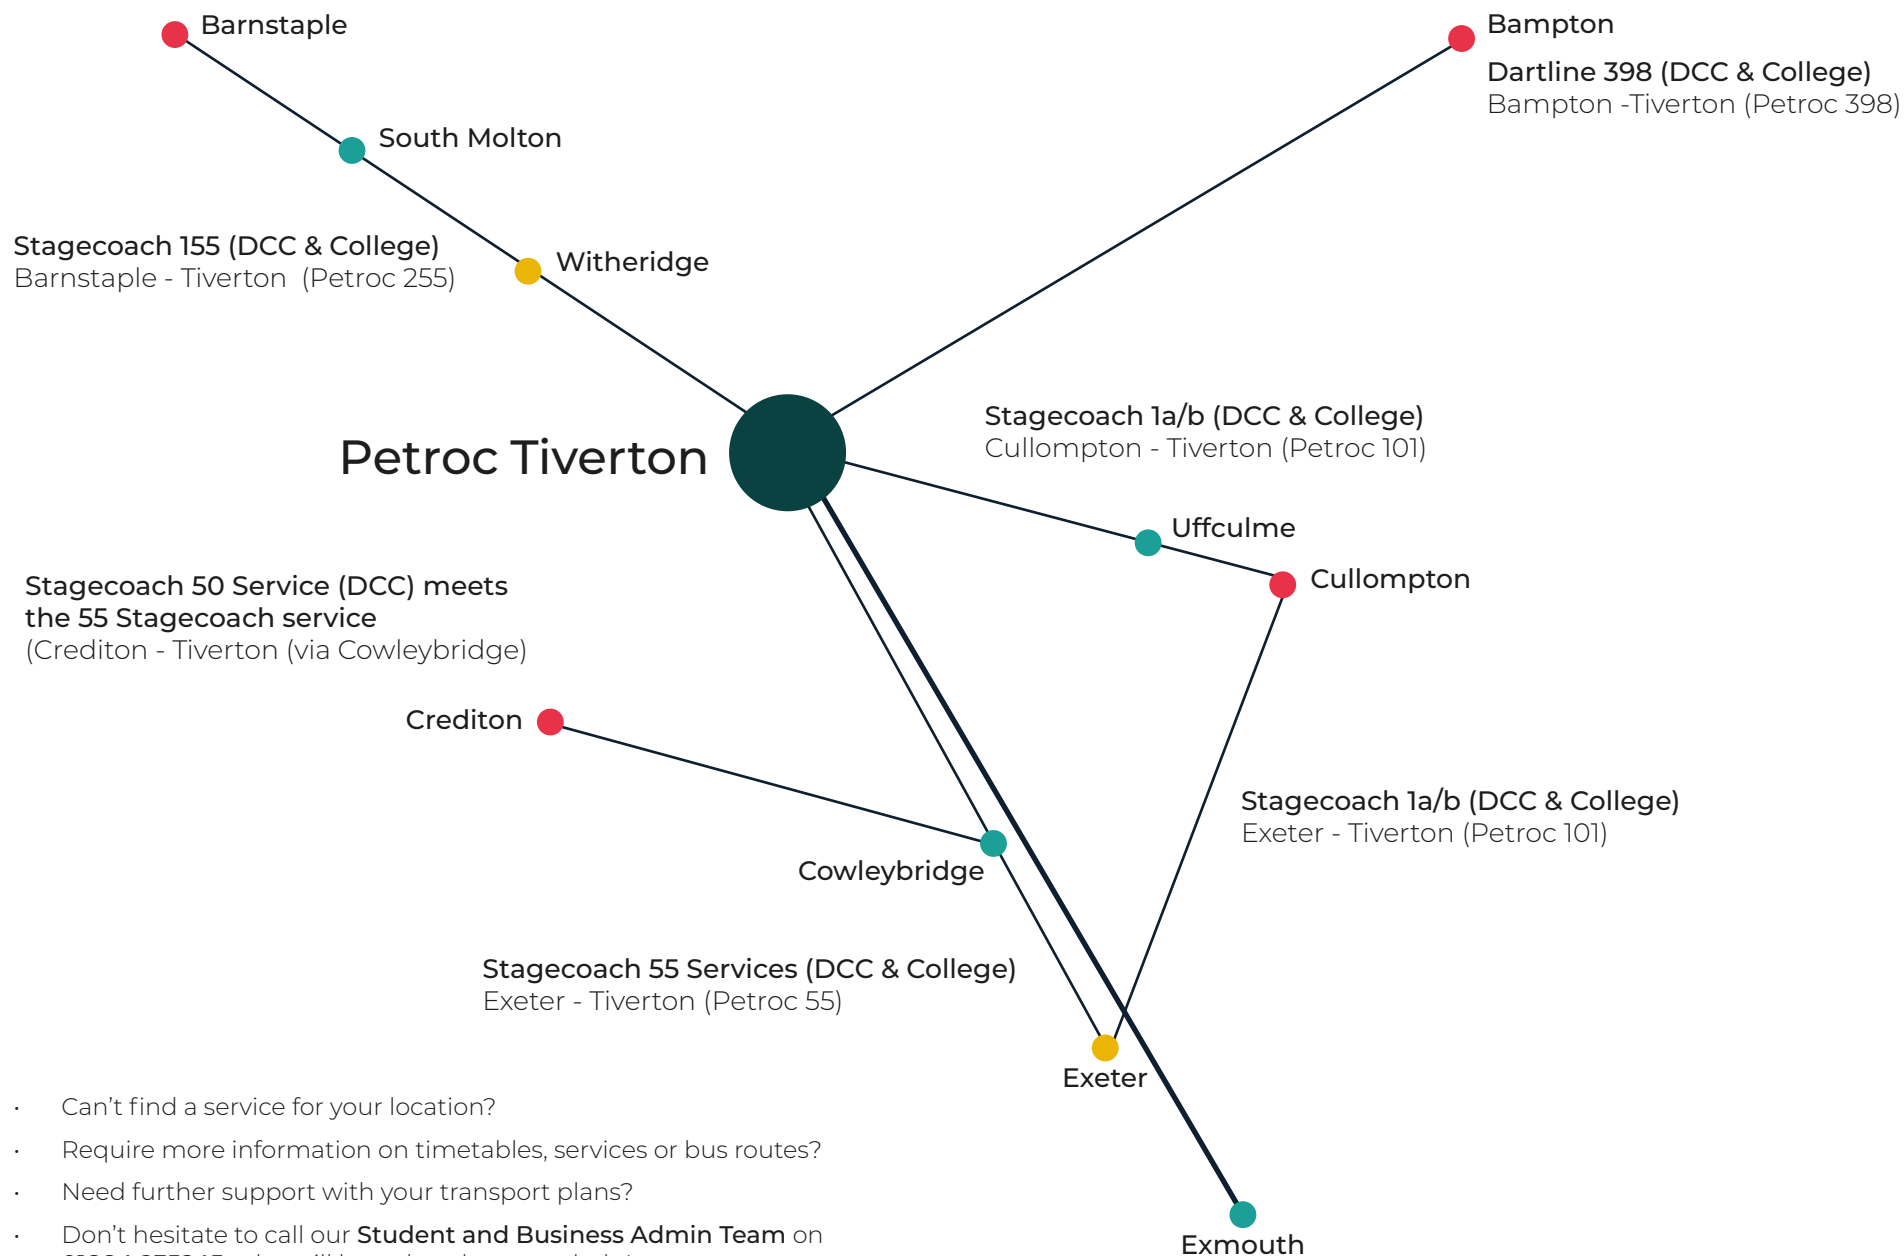

TIVERTON TRANSPORT LINKS

Please note: If you live in Brushford, Exebridge or Dulverton, please call **01884 235245** for further information as transport may be available.

- Can't find a service for your location?
- Require more information on timetables, services or bus routes?
- Need further support with your transport plans?
- Don't hesitate to call our **Student and Business Admin Team** on **01884 235245**, who will be only to happy to help!

Please see individual pick up points on second page

TIVERTON TRANSPORT LINKS

Stagecoach 155 (DCC & College)

Barnstaple - Tiverton (Petroc 255)

- Barnstaple
- South Molton
- Alswear
- Meshaw
- Witheridge
- Nomansland
- Pennymoor

Stagecoach 50 Service (Ed/ Non-Ed)

Crediton - Tiverton (Meets the 55 Service)

- Crediton
- Cowley Bridge

Stagecoach 55 Services (Ed/Non Ed)

Exeter - Tiverton (Petroc 55)

- Exeter (& Cowleybridge)
- Stoke Canon
- Rewe
- Silverton
- Thorverton
- Bickleigh

Stagecoach 1a/b (Ed/Non Ed)

Exeter - Tiverton (Petroc 101)

- Exeter
- Pinhoe
- Broadclyst
- Hele
- Bradninch
- Cullompton
- Uffculme
- Willand
- Sampford Peverell
- Halberton